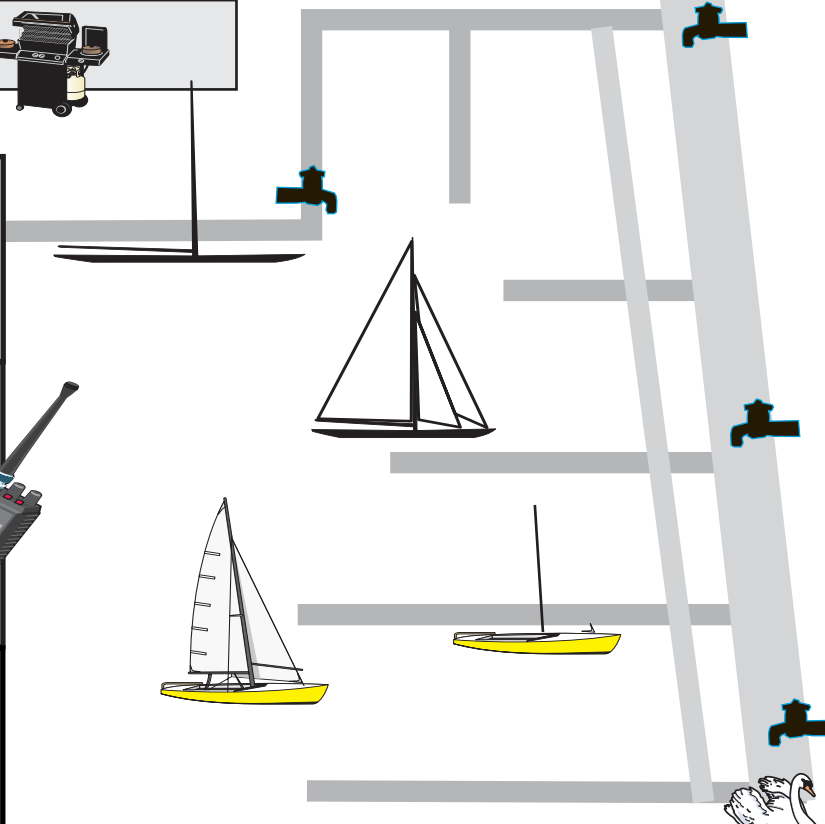

Club Room

W

If the dockmaster is not available, see the office

Meet the Dockmaster

Upper Level

Classroom

Club member barbeques

Weather Current weather is posted in the hallway next to the classroom

R VHF radio box

- Radio checks
- Leave sail plans and checkout sheets here

L Life-jacket storage

Life-jackets must be worn on the docks and boats (sorted by sizes in the bins)

If you add or delete yourself from the sail list in the last 30 minutes, you must call the office