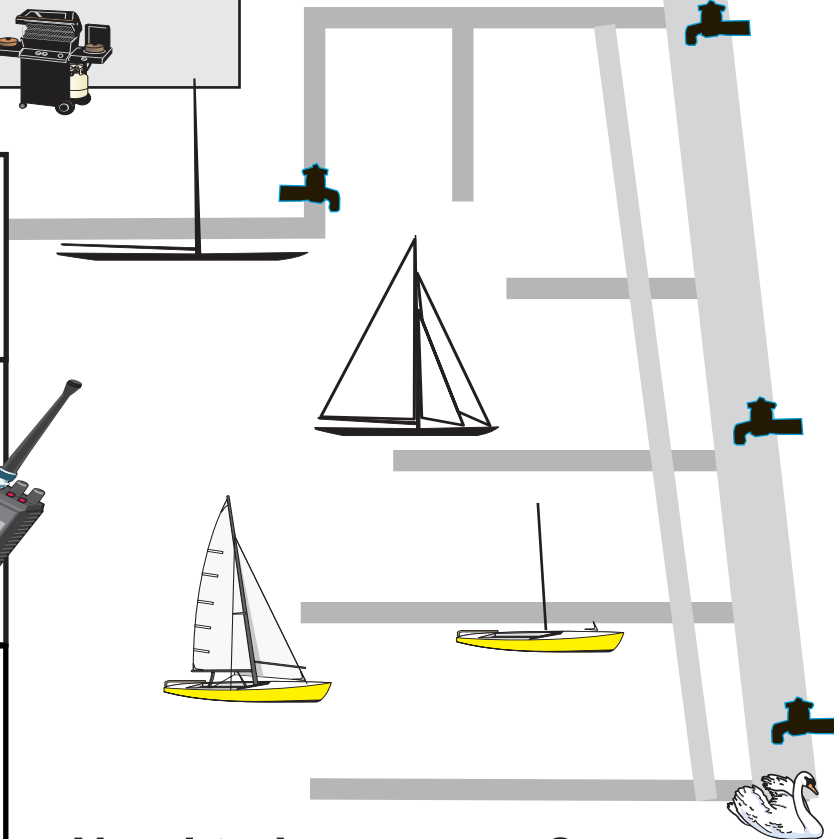

Upper Level

Ground floor

W

If the dockmaster is not available, see the office

Meet the Dockmaster

Classroom

Club member barbeques

Weather Current weather is posted in the hallway next to the classroom

R VHF radio box

- Radio checks
- Leave sail plans and checkout sheets here

L Life-jacket storage

Life-jackets must be worn on the docks and boats (sorted by sizes in the bins)

If you add or delete yourself from the sail list in the last 30 minutes, you must call the office